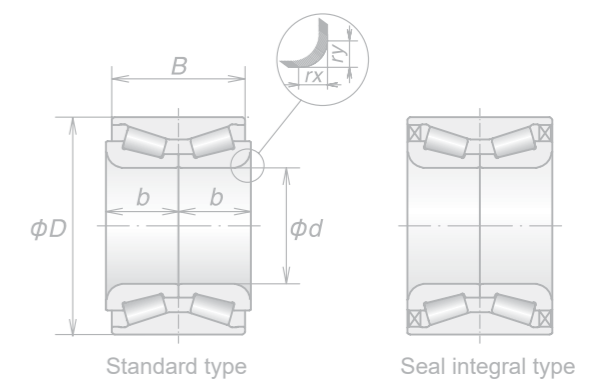

Classification by bearing type and NSK P/N

KWD type
for driven/non-driven Wheels

as of 2012.06

BEARING TYPE	NSK No.	ORIGINAL No.-1	ORIGINAL No.-2	MAKER	TYPE / MODEL
BWD	ZA-32BWD06E1CA26**	42300-SAB-003	—	HONDA	FIT (GD2/4, 4WD, Disk Brake, With ABS)
BWD	ZA-32BWD07A1CA15**	42300-SCD-003	—	HONDA	MOBILIO (4WD, Model Year is unknown.)
BWD	ZA-34BWD04BCA70**	8-94152-213-0	—	ISUZU	Gemini (Model year is unknown.)
BWD	ZA-34BWD09ACA75**	8-94464-637-A	—	ISUZU	Gemini (Model year is unknown.)
BWD	ZA-34BWD11CA57**	94535247	—	DAEWOO	Lanos (Model year is unknown.)
BWD	ZA-35BWD01CCA38**	91051-692-003	—	HONDA	FF-Car (Car Name is unknown.)
BWD	ZA-35BWD06ACA125**	90363-35016	—	TOYOTA	CORSA/TERCEL/COROLLA 2 (AL2#), SPRINTER CARIB (AL25)
BWD	ZA-35BWD07ACA108**	90369-35030	—	TOYOTA	STARLET (Model Year is unknown.)
BWD	ZA-35BWD07CA123**	90369-35062	—	TOYOTA	STARLET (Model Year is unknown.)
BWD	ZA-35BWD14CA62**	28016-TA000	—	SUBARU	Domingo (D11, 4WD=ALL, 2WD=1993/10-98/11), VIVIO (R12, VAN + SEDAN), VIVIO T-TOP (R22), SAMBAR (T11, 4WD=ALL, 2WD=1996/07-98/12), SAMBAR 3AT (T21)
BWD	ZA-35BWD19E-JB-5CA01	28316-KC000 28316-KC010 28316-TC000 28316-TC010	—	SUBARU	Domingo (D11, 4WD=ALL, 2WD=1993/10-98/11), VIVIO (R12, VAN + SEDAN), VIVIO T-TOP (R22), SAMBAR (T11, 4WD=ALL, 2WD=1996/07-98/12), SAMBAR 3AT (T21), PLEO (R13, 19 98/04-2003/12), SAMBAR EV (T22), SAMBAR (T12)
BWD	ZA-36BWD01BCA60**	91051-689-023	—	HONDA	Car Name is unknown.
BWD	ZA-38BWD01A1-A-CA-02	90369-38014	—	TOYOTA	VISTA, CORONA (Model Year is unknown.)
BWD	ZA-38BWD01A1-A-CA-01	90369-38003	—	TOYOTA	COROLLA/SPRINTER (AE8#, CE80, EE80), COROLLA (AE101:3dr, GT, ABS, SSS), LEVIN/CERES/TRUENO/MARINO (AE101, GTZ, GT-APEX (with SSS)), CARINA FF (AT15#, 160, 17#, 19#, 21#, CT150, 17#, 19#, 21#, ET176, ST150, 162, 170, 19#, 215, 16#, 18#, 200-203), CELICA (AT160, ST16#, 18#, 18#(CV, GT4, GT4RC, GTR, ZR), 202, 203 (CV, SS1, SS2)), CURREN (ST20#), CORONA FF COUPE (AT160, ST16#), CORONA EXIV (ST18#, 200, 201, 202, 203), CORONA (AT150, 170, 175, 17#, 190, 21#, CT150, 17#, 19#, 21#, ST150, 16#, 17#, 19#, 21#, ET176), CALDINA (AT191, 211, CT19#, 216, ET196, ST19#, 21#), CAMRY/VISTA (CV1#, 20, SV1#, 2#, VZV20), RAV4 (SXA1#)
BWD	ZA-38BWD01A1-A-CA-01	90369-38003	—	TOYOTA	CORONA (AT175, CT195, 215, ST195, 215), CALDINA (ST195, 215, CT216), CAMRY/VISTA (SV25, 35, 43, CV43), CAMRY GRACIA (MCV25, SXV25), CAMRY (ACV35, 45), MARK2 WGN (MCV25, SXV25), MR2 (AW1#), CARINA FF (AT175, CT195, 215, ST195, 215), CARINA ED (ST205), CELICA (ST165, 185, 205), CORONA EXIV (ST205)
BWD	ZA-38BWD04CA60**	Not Fit	—	HONDA	Car Name is unknown.
BWD	ZA-38BWD09ACA120**	90369-38005	90369-38006	TOYOTA	Tercel/Corsa/Corolla 2 (EL3#, NL30), Cynos (EL44, EL5#), Raum (EXZ10,15)
BWD	ZA-38BWD10BCA41**	H260-33-047	—	MAZDA	LUCE, COSMO (Model Year is unknown.)