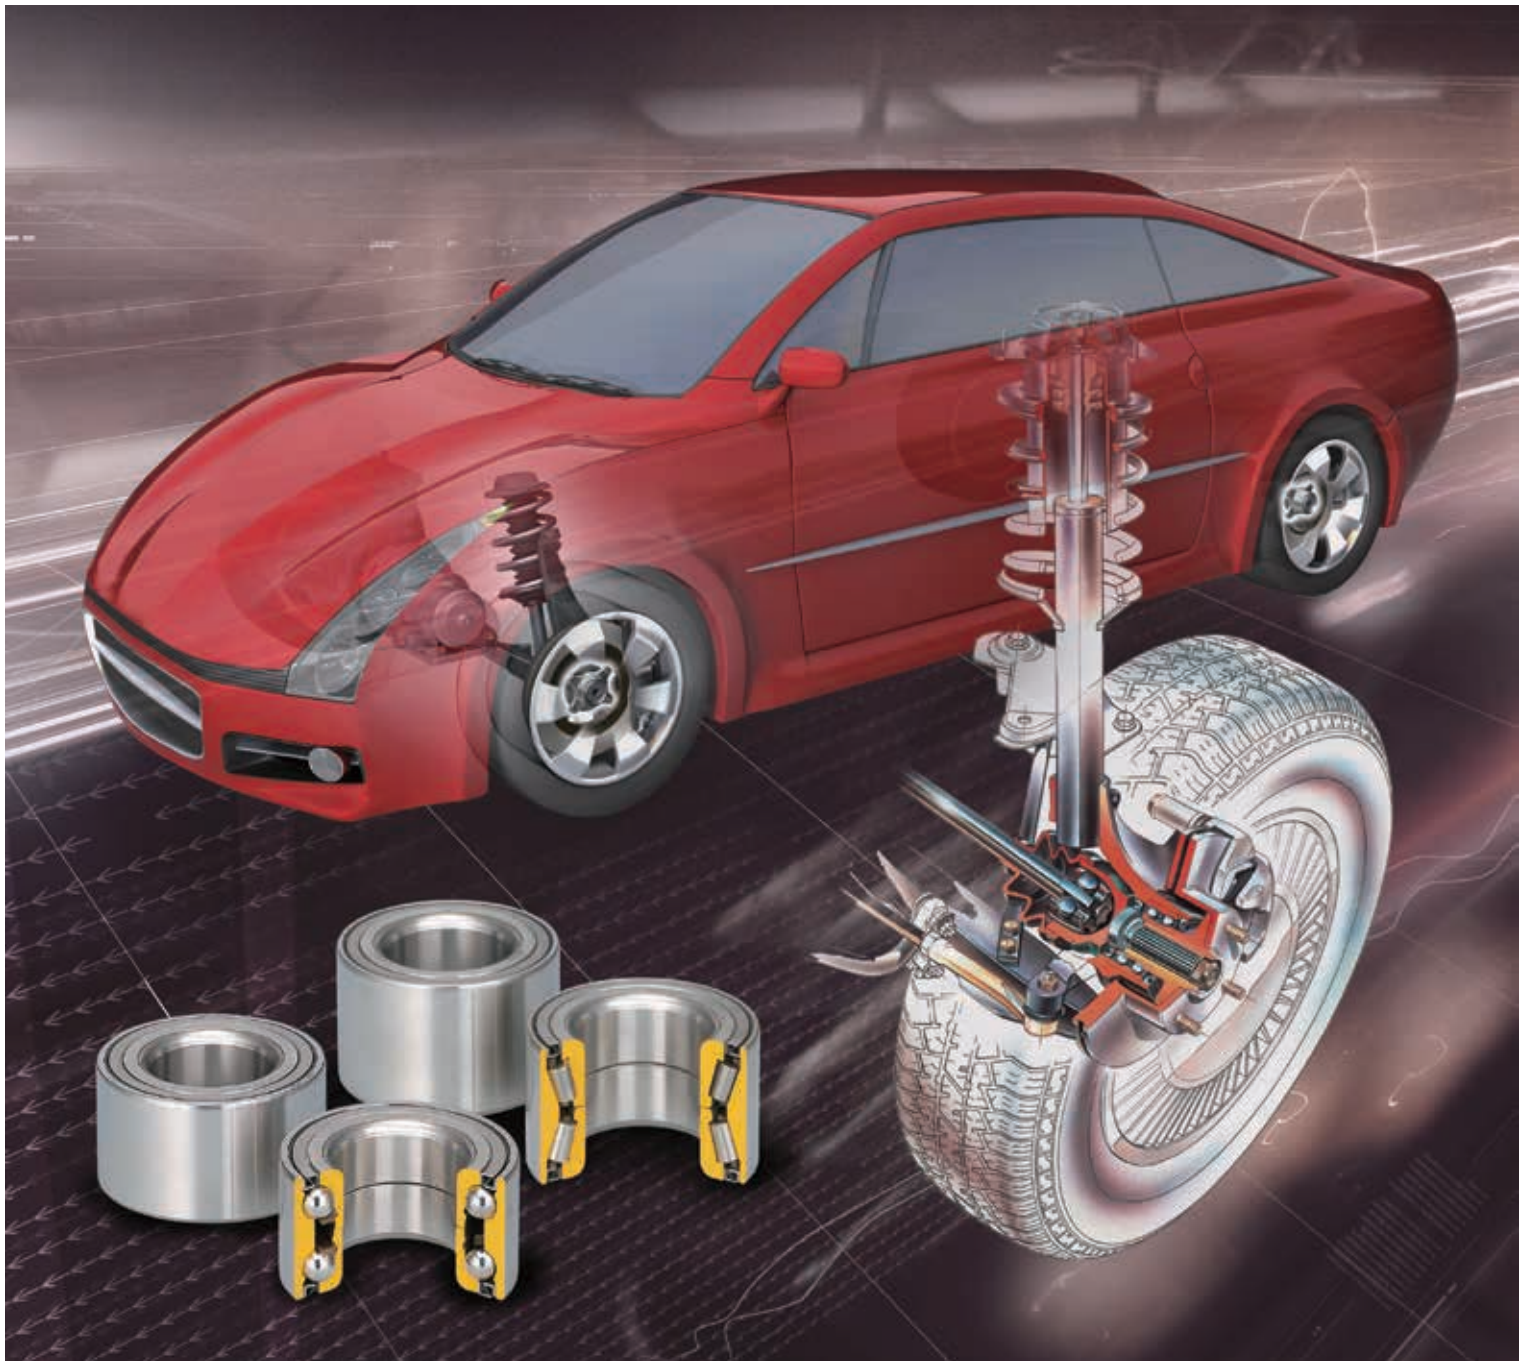

Wheel Bearings

HUBI

For Automotive Aftermarket

Types of Hub Unit Bearings

Hub unit bearings for automobile wheels are comprised of bearing rings, rolling elements, and cages, similar to general-purpose rolling bearings.

HUB I

For HUB I, NSK uses proprietary bearing-type designations such as “BWD” for ball bearings and “KWD” for tapered roller bearings. The HUB I units are double-row angular contact ball bearings (BWD) and double-row tapered roller bearings (KWD) with back-to-back duplex outer rings. No preload adjustments (including dimensional adjustments by shims) are required on the assembly line. The initial axial clearance is properly pre-set for the preload to fall within the

specified range after mounting. In addition, the integral seal eliminates the need for automotive makers to externally apply seals.

NSK uses bearing reference for hub unit bearings clarifying boundary dimensions, types, and specification codes. Below are examples of bearing reference: