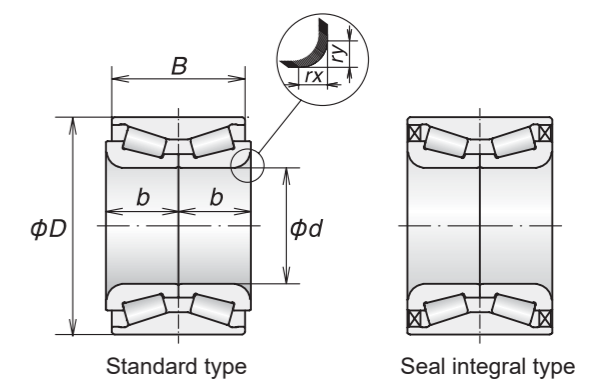

Classification by bearing type and NSK P/N

KWD type
for driven/non-driven Wheels

as of 2012.06

BEARING TYPE	NSK No.	ORIGINAL No.-1	ORIGINAL No.-2	MAKER	TYPE / MODEL						
						BWD	ZA-45BWD16CA103**	43440-80J00 43440-79J00 43440-56K00	43440-55K00	SUZUKI	Swift Sport (EU : 2005-2010, JP : ZC31S(1.6L-Engine)), Swift (CHINA, 2005-2010), SX4 (YA11S/41S, YB11S/41S), SX4 (EU, ASIA), SX4 (CHINA : 1.6L-engine)
BWD	ZA-45BWD17CA84**	90369-45007 90369-A0002	90369-45006	TOYOTA	LEXUS RX270/350/450H (AGL10, GGL1#, GYL1#)						
BWD	ZA-48BWD02A2CA97**	44300-SDA-A52	44300-SDA-A51	HONDA	Accord (CL7/8/9)						
BWD	ZA-49BWD02-A-CA10-01	90369-49001	90369-49002	TOYOTA	ALTEZZA/ALTEZZA GITA (GXE10, 1#, SXE10, JCE1#), MARK2/MARK2 BLIT (GX11#, JZX110, 11#, 115), VEROSSA (GX11#, JZX110), SOARER/LEXUS SC430 (UZZ40), PROGRES/BREVIS (JCG1#), ORIGIN (JCG17), CROWN/CROWN MAJESTA (GS171, JKS175, JZS17#, UZS17#), ARISTO (JZS16#)						
BWD	ZA-30BWD10ACA36** LB	9004A-36087	—	DAIHATSU TOYOTA	Xenia (Model year is unknown.) Avanza (Model year is unknown.)						
BWD	ZA-35BWD24CA18** LB	43462-61J00	—	SUZUKI	Carry Pickup / Futura / APV (Model Year is unknown.)						
BWD	ZA-35BWD24BCA18** LB	43462-60K00	—	SUZUKI	Car Name is unknown.						
BWD	ZA-38BWD22LCA96-01LB	90080-36178-A	—	TOYOTA	SOLUNA VIOS (Model year is unknown.)						
BWD	ZA-38BWD26E1CA6-01LB	44300-SAA-0031	—	HONDA	03M THAI CITY (With ABS)						
BWD	ZA-38BWD26L1CA6-01LB	44300-SEL-T011-M1	—	HONDA	03M THAI CITY (Without ABS)						
BWD	ZA-38BWD27ACA75-01LB	44300-TF0-9510-M1	—	HONDA	09M CITY / JAZZ						
BWD	ZA-40BWD12FCA88-01LB	90080-36137-A	—	TOYOTA	Corolla (Model year is unknown.)						
BWD	ZA-40BWD17DCA11-01LB	90363-T0023-A	—	TOYOTA	Vios (Model year is unknown.)						
BWD	ZA-40BWD17ECA11-01LB	90369-T0005-A	—	TOYOTA	Car Name is unknown.						
BWD	ZA-45BWD10ACA86** LB	90369-T0004	—	TOYOTA	CAMRY (Model year is unknown.)						
BWD	ZA-51BWD01B1CA9-01LB	44300-SWE-T011-M1	—	HONDA	CR-V (Model Year is unknown.)						
BWD	ZA-25BWD03B1CA42** H	46860M68K00 43210-4A00A(NISSAN)	—	SUZUKI NISSAN	WAGON R / ALTO / A-STAR (Model Year is unknown.), NISSAN PIXO (UA0 = A-star)						
KWD	ZA-40KWD02U42CA-01LB	MR992425	—	MITSUBISHI	Triton (Model year is unknown, 2WD)						
KWD	ZA-42KWD08AU42C-01LB	8-97216-797-2	—	ISUZU	D-MAX (Model year is unknown.)						
KWD	ZA-42KWD10U42CA-01LB	90366-T0044	—	TOYOTA	HILUX/HILUX SW4/FORTUNER/HILUX VIGO (IMV, Model year is unknown.)						
KWD	ZA-43KWD07AU42C-01LB	90366-T0007 90366-T0043 90366-T0008 90080-36205	—	TOYOTA	FORTUNER/HILUX/HILUX VIGO/INNOVA (IMV, Model year is unknown.)						
KWD	ZA-43KWD07BU42CA01LB	90366-A0001	—	TOYOTA	Tacoma (Model year is unknown.)						
KWD	ZA-47KWD02AU42C-01LB	UM51-33-047	—	MAZDA	BT-50/Fighter (Model Year is unknown.)