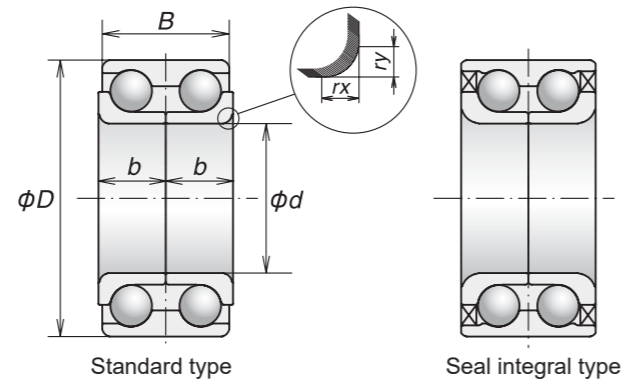

Classification by bearing type and NSK P/N

BWD type
for driven/non-driven Wheels