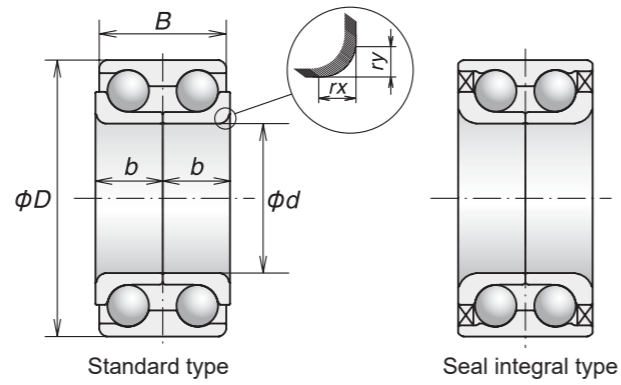

Classification by bearing type and NSK P/N

BWD type
for driven/non-driven Wheels