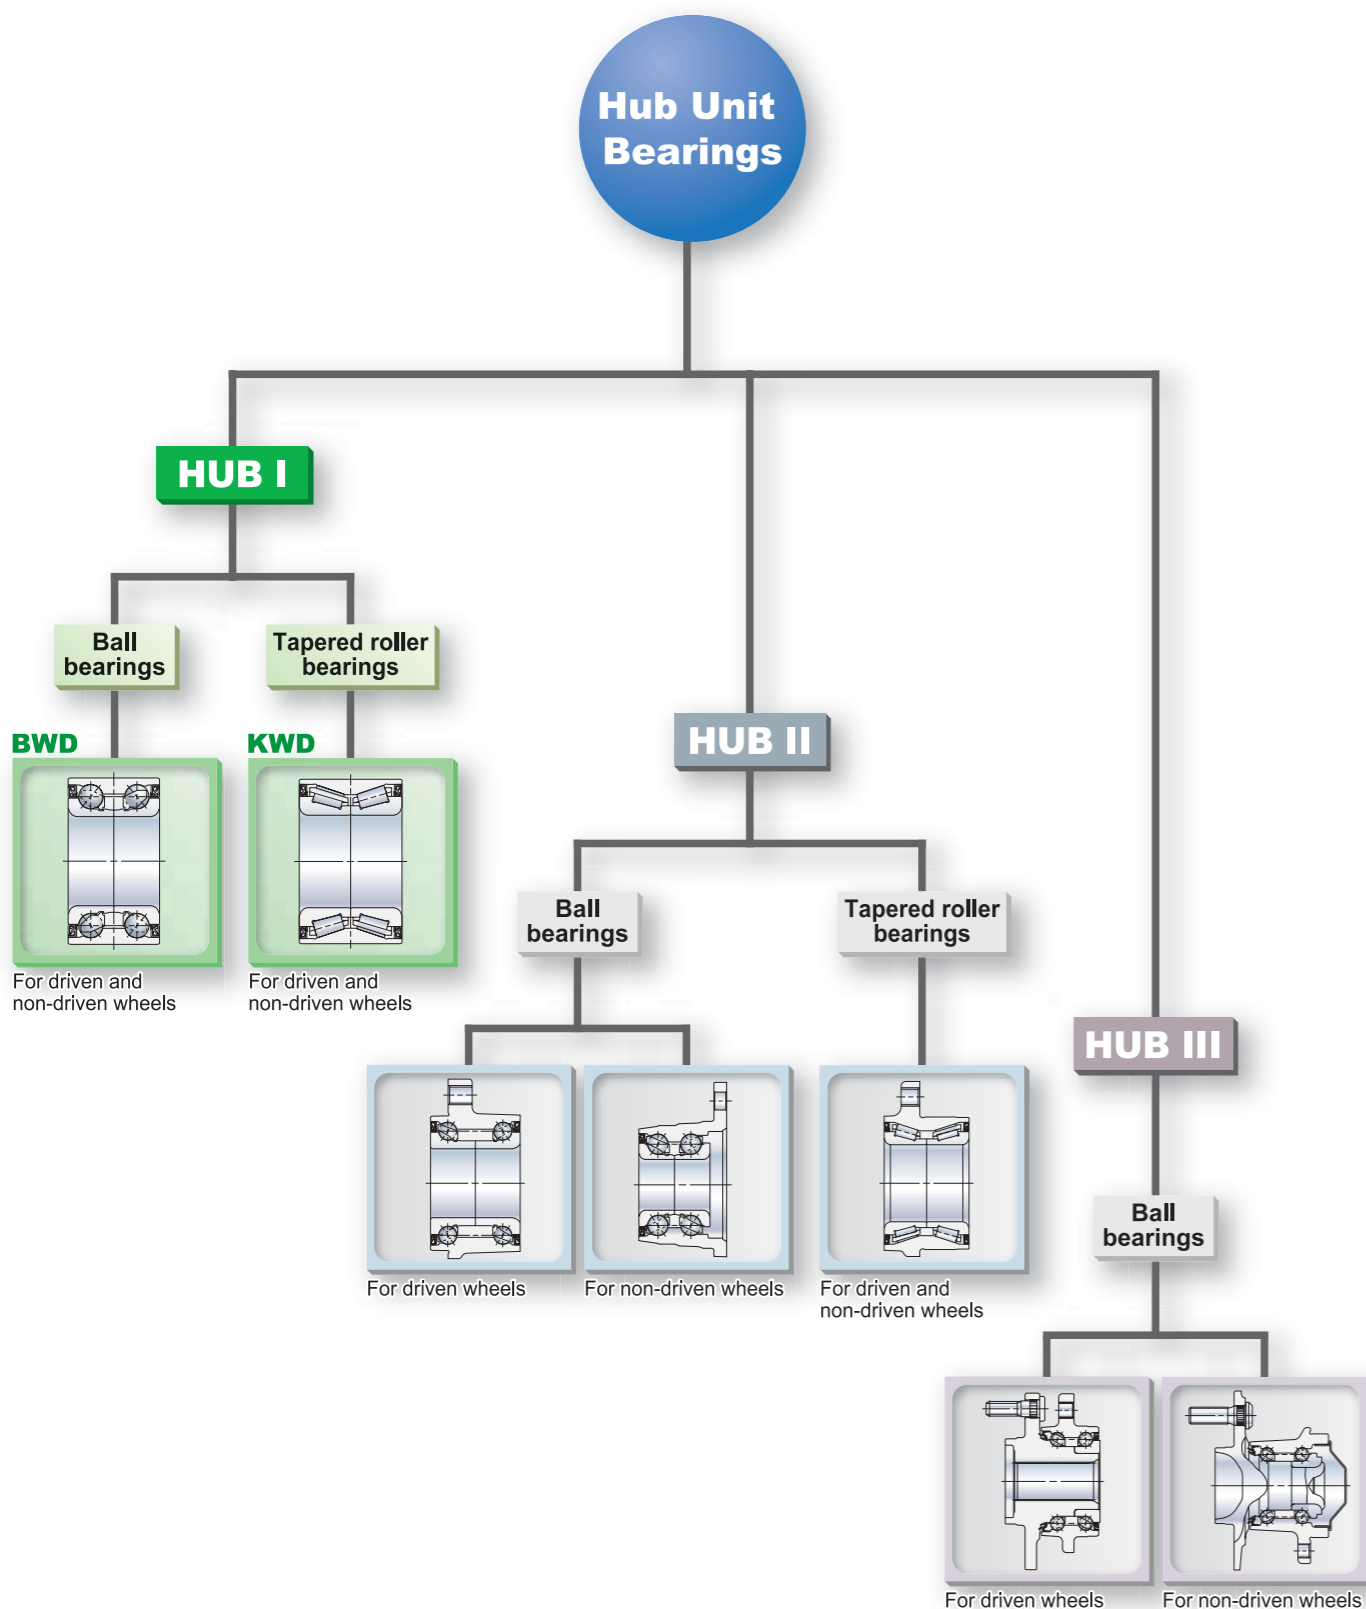

Wheel Bearings

HUBI

For Automotive Aftermarket

Types of Hub Unit Bearings

Hub unit bearings for automobile wheels are comprised of bearing rings, rolling elements, and cages, similar to general-purpose rolling bearings.

HUB I

For HUB I, NSK uses proprietary bearing-type designations such as “BWD” for ball bearings and “KWD” for tapered roller bearings. The HUB I units are double-row angular contact ball bearings (BWD) and double-row tapered roller bearings (KWD) with back-to-back duplex outer rings. No preload adjustments (including dimensional adjustments by shims) are required on the assembly line. The initial axial clearance is properly pre-set for the preload to fall within the

specified range after mounting. In addition, the integral seal eliminates the need for automotive makers to externally apply seals.

NSK uses bearing reference for hub unit bearings clarifying boundary dimensions, types, and specification codes. Below are examples of bearing reference:

Example: **ZA - 35 BWD 18**

Bore diameter 35 mm
 HUB I (Ball bearings) Serial No.

Example: **ZA - 38 KWD 04 A g3**

Bore diameter 38 mm
 HUB I (Tapered roller bearings) Material code Special code Serial No.