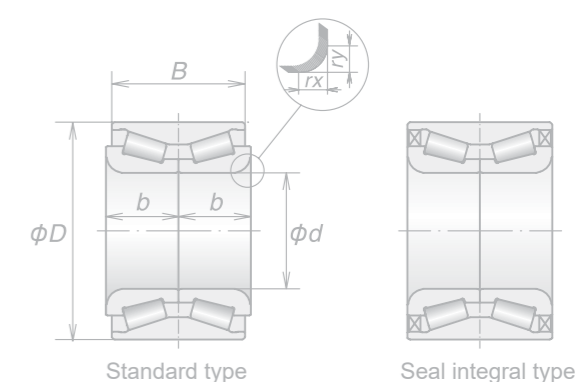

Classification by bearing type and NSK P/N

KWD type
for driven/non-driven Wheels

as of 2012.06

BEARING TYPE	NSK No.	ORIGINAL No.-1	ORIGINAL No.-2	MAKER	TYPE / MODEL						
						BWD	ZA-/HO/35BWD07CA6-01	40210-34B00	40210-21B00	NISSAN	Figaro (FK10, MA10T), March (K10, MA09RT, 8901-ALL), Pao (PK10, MA10S)
BWD	ZA-/HO/35BWD16-JB-01	40210-41B00	—	NISSAN	MARCH (K11), Cube (Z10)						
BWD	ZA-/HO/36BWD03CA1-01	43210-87N00	43210-87N10	NISSAN	Prairie (M11, 4WD+SR20DE), California/Wingroad (CY10, 4WD+ABS), Avenir (W10, 4WD 9301-), AD (Y10, 4WD+ABS)						
BWD	ZA-/HO/38BWD15A-JB01	40210-50Y00	40210-50Y05	NISSAN	Sunny/Lucino (B14)						
BWD	ZA-/HO/38BWD15A-JB01	40210-50Y00	40210-50Y05	NISSAN	Sunny/Lucino (B14, 4WD)						
BWD	ZA-/HO/38BWD23A-JB01	40210-AA000	—	NISSAN	SERENA (C24, 2WD)						
BWD	ZA-/HO/40BWD15A-JB01	40210-4M400	40210-WD200	NISSAN	Sunny (B15), AD Van/Wingroad (Y11), Bluebird Sylphy (G10)						
BWD	ZA-/HO/40BWD15A-JB01	40210-4M400	40210-WD200	NISSAN	Sunny (B15, 4WD), March (K11, 4WD), Cube (Z10, 4WD), Bluebird Sylphy (G10, 4WD)						
BWD	ZA-/HO/42BWD06-JB-01 ZA-42BWD06A-JB-5CA01	40210-30R01	40210-30R06	NISSAN	Avenir/Expert (W11), Bluebird (U14, 2WD), Prairie (Liberty) (M12), Rnessa (N30)						
BWD	ZA-/HO/42BWD06-JB-01 ZA-42BWD06A-JB-5CA01	40210-30R01	40210-30R06	NISSAN	AD Van/Wingroad (Y11, 4WD), Bluebird (U14, 4WD), Expert/Avenir (W11, 4WD), Prairie (Liberty) (M12, 4WD)						
BWD	ZA-/HO/43BWD12A-JB01	40210-2Y000	—	NISSAN	X-Trail (T30), Primera (P12), Cefiro (CA33), Tino (V10)						
BWD	ZA-/HO/43BWD13A-JB01	43210-AG000	—	NISSAN	Cedric/Gloria (Y34), Primera (P12, 4WD), X-Trail (T30, 4WD)						
BWD	ZA-25BWD01E-JB-5CA01	46860-76G13	46860-76G00	SUZUKI	ALTO (HA12S/22S/23S/25S/35S), ALTO VAN (HA12V/23V), CERVO (HG21S), KEI (HN11S/12S/21S/22S), LAPIN (HE21S/22S), MR WAGON (MF21S/22S), PALETTE (MK21S), WAGON R (MC11S/12S/21S/22S, MH21S/22S/23S)						
BWD	ZA-28BWD01ACA60**	90369-28005	—	TOYOTA	COROLLA (Model Year is unknown.)						
BWD	ZA-28BWD03ACA51**	09267-28002	—	SUZUKI	CARRY (Model Year is unknown.)						
BWD	ZA-28BWD05ACA30**	46860-63J00	—	SUZUKI	SWIFT (ZC11S/21S/71S, ZD11S/21S, 1.2L & 1.3L & 1.5L Engine)						
BWD	ZA-28BWD05BCA30**S01	46860-63J01	—	SUZUKI	SWIFT (ZC11S/21S/71S, ZD11S/21S, 1.2L & 1.3L & 1.5L Engine)						
BWD	ZA-30BWD01A-A-CA8-01	90369-30043	90369-30044	TOYOTA	CARINA FF (AT15#, 160, 170, 171, CT150, CT170, ST150, 162, 170), CELICA (AT160, ST160, 162, 163, ST182, 183 => CV, GTR, SR, ZR), CORONA FF COUPE (AT160, ST16#), CORONA EXIV (ST18#), CARINA ED (ST16#, 18#), CORONA (AT150, 170, CT150, 170, ST150, 16#, 17#), CAMRY/VISTA (CV10, 1#, SV1#), CAMRY/VISTA (CV20, SV20, 21, 22, 2#, VZV20), CAMRY/VISTA (CV30, SV30, 32, 33, VZV31, 33, 3#)						
BWD	ZA-30BWD01A-A-CA8-01	90369-30043	90369-30044	TOYOTA	MR2 (SW20)						
BWD	ZA-32BWD05CA105**	90363-32034	—	TOYOTA	FR (Car Name is unknown.)						
BWD	ZA-32BWD05CA75**	90369-32003	—	TOYOTA	MARK 2/CHASER/CRESTA (GX81, LX80, MX83, SX80, YX80, JZX81), CROWN COMFORT/SEDAN (TSS1#, GBS12, GXS10, 12, LXS11, SXS11, 13, YXS10, 1#)