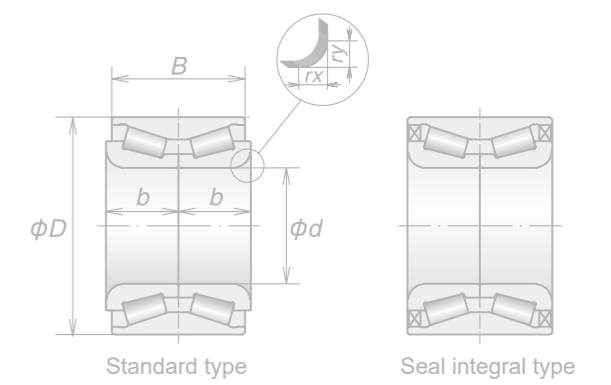

Classification by bearing type and NSK P/N

KWD type
for driven/non-driven Wheels

as of 2012.06

BEARING TYPE	NSK No.	ORIGINAL No.-1	ORIGINAL No.-2	MAKER	TYPE / MODEL						
						BWD	ZA-38BWD12CA133** ZA-38BWD12CA145**	90369-38016 90369-38010	90369-38011 90363-38006	TOYOTA	COROLLA (AE9#, 10#, 11#, CE9#, 10#, 11#, EE9#, 10#, 11#), SPRINTER (AE9#, 10#, 11#, CE9#, 90, 95, 96, 10#, 11#, EE90, 9#, 96, 98, 10#, 11#), COROLLA LEVIN / SPRINTER TRUENO (AE9#), LEVIN / CERES / TRUENO / MARINO (AE10#. F, G, GT, GTAPEX, S, SJ, X), LEVIN / TRUENO (AE11#, BZG, FZ, XZ), SPRINTER CARIB (AE95 With ABS, AE11#), COROLLA SPACIO (AE11#)
BWD	ZA-38BWD18CA138	90903-64003	—	TOYOTA	Car Name is unknown.						
BWD	ZA-38BWD21CA53**	Not Fit	—	Perodua (DAIHATSU)	CHARADE (FF-Car)						
BWD	ZA-38BWD22LCA96**	90369-38022	90369-38021	TOYOTA	WILL VI (NCP19), VITZ (NCP1#, SCP1#, 10), FUN CARGO (NCP2#), BB/OPEN DECK (NCP3#), IST (NCP6#), RAUM (NCZ2#), WILL CYPHA (NCP7#), SIENTA (NCP8#), PORTE (NNP1#), PLATZ (NCP1#, SCP11), PROBOX/SUCCEED (NCP50, 55, 5#, NLP51)						
BWD	ZA-38BWD24CA78**	90369-38019	—	TOYOTA	CARINA FF (CT215, 216, ST215), CARINA ED/CELICA/CORONA EXIV (ST205), CORONA/CALDINA (CT216, ST215), CAMRY/VISTA (CV43, SV43), CAMRY GRACIA (MCV25, SXV25), CAMRY (ACV35), MARK 2 WG (MCV25, SXV25), HARRIER (ACU15, MCU15, SXU15), KLUGER L/V (ACU25, MCU25)						
BWD	ZA-38BWD26E1CA61**	44300-SAA-003	—	HONDA	FIT (GD1/2/3/4, Disk Brake, With ABS)						
BWD	ZA-38BWD26E1CA61**	44300-SAA-003	—	HONDA	CR-V (Model Year is unknown.)						
BWD	ZA-38BWD27ACA68**S01	44300-S9H-003	—	HONDA	US FIT (Model Year is unknown.)						
BWD	ZA-38BWD27ACA75**S01	44300-TF0-951	—	HONDA	FIT (GE6/7/8/9)						
BWD	ZA-39BWD01JCA70**	94535254	—	DAEWOO	Espero (Model year is unknown.)						
BWD	ZA-39BWD02D-A-CA1-01	Not Fit	—	VW	SANTANA (Model Year is unknown.)						
BWD	ZA-39BWD05CA58***	94535253	—	DAEWOO	Leganza (Model year is unknown.)						
BWD	ZA-40BWD05CA60**	44300-SE0-003	—	HONDA	Accord (Model Year is unknown.)						
BWD	ZA-40BWD06A-JB-5CA01	Not Fit	—	MAZDA	FAMILIA (Model Year is unknown.)						
BWD	ZA-40BWD06D-JB-5CA01	B455-33-047C	—	MAZDA	Familia (BJEP, BJFP), Premacy (CPEW), Roadster (NB6C), Ixion (CP8WF)						
BWD	ZA-40BWD06D-JB-5CA01	B455-33-047C	—	MAZDA	FAMILIA (BJEP, Disk brake, 1.5L & 1.8L), FAMILIA (BJFP, 4WD), Roadster (NB6C)						
BWD	ZA-40BWD07ACA85**	Not Fit	—	HYUNDAI	Car Name is unknown.						
BWD	ZA-40BWD12FCA88**	90363-40067	90363-40066	TOYOTA	Allion (AZT240, NZT240/260, ZZT24#, ZRT26#), Caldina (AZT24#, ST246, ZZT241), Corolla Axio / Fielder (NZE14#, ZRE14#), Corolla Runx / Allex / Fielder (CE121, NZE12#, ZZE12#/123), Corolla Spacio (NZE121, ZZE12#), Opa (ACT10, ZCT1#), Premio (AZT240, NZT240/260, ZZT24#, ZRT26#), Prius (NHW1#), Vista (AZV5#, SV5#, ZZV50), Will VS (NZE127, ZZE12#), Wish (ANE1#, ZNE1#, ZGE1#)