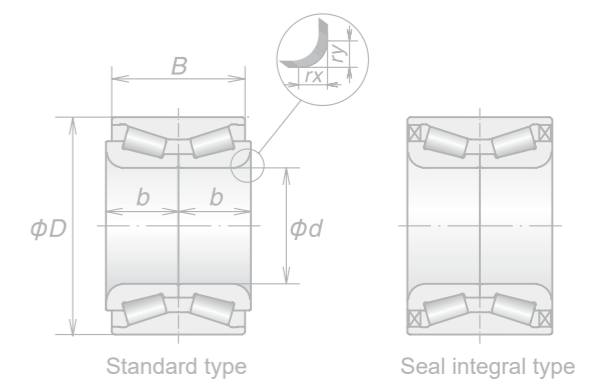

Classification by bearing type and NSK P/N

KWD type
for driven/non-driven Wheels

as of 2012.06

BEARING TYPE	NSK No.	ORIGINAL No.-1	ORIGINAL No.-2	MAKER	TYPE / MODEL						
						BWD	ZA-40BWD12FCA88**	90363-40067	90363-40066	TOYOTA	MR-S (ZZW30)
BWD	ZA-40BWD14CA80**	Not Fit	—	HYUNDAI	SONATA-III						
BWD	ZA-40BWD16CA103**	Not Fit	MB808442	PROTON (MITSUBISHI)	WIRA (Model year is unknown.)						
BWD	ZA-40BWD17DCA116**	90363-40079	—	TOYOTA	Belta (KSP92, NCP96, SCP92), iQ (NGJ10), Ractis (NCP10#/12#, SCP100, NSP12#), Vitz (KSP90/130, NCP9#/91/131, SCP90, NSP13#), IST (NCP11#, ZSP110), PORTE/SPADE (NCP14#, NSP140), AQUA (NHP10), COROLLA AXIO/FIELDER (NRE160, NZE16#, ZRE162)						
BWD	ZA-40BWD17DCA116**	90043-63363	—	DAIHATSU TOYOTA	Boon Luminas (M502, 512) Passo Sette (M502, 512)						
BWD	ZA-40BWD17ECA116**	90363-40082	—	TOYOTA	Car Name is unknown.						
BWD	ZA-42BWD11CA56**	KGA2A 33 047	—	KIA	Car Name is unknown.						
BWD	ZA-43BWD03CA133**	90369-43006	—	TOYOTA	SOARER, CELICA (Model Year is unknown.)						
BWD	ZA-43BWD06BCA133**	90369-43008	90369-43009	TOYOTA	ALTEZZA/ALTEZZA GITA (GXE15, JCE15), CAMRY/VISTA (SV33, CV30, 4#, SV30, 32, 35, 3#, 4#, VZV3#), WINDOM (VCV1#, MCV2#, 30), SCEPTER SED (SXV10, VCV10), CAMRY GRACIA (MCV2#, SXV2#), CAMRY (ACV30), MARK2/CHASER/CRESTA (JZX93, 105, GX105), MARK2/MARK2 BLIT (GX115, JZX115), VEROSSA (GX115), PROGRES/BREVIS (JCG15), CROWN/CROWN MAJESTA (UZS143, 145, 155, 173, JZS153, 157, 173, 179), ARISTO (UZS143), MARK2 WG (MCV2#, SXV2#), HARRIER (ACU1#, MCU1#, SXU1#), RAV4 (SXA1#, 10, 11), IPSUM (CXM10, SXM1#, ACM2#), NADIA (ACN1#, SXN1#), GAIA (CXM10, SXM1#, 15, ACM1#), ISIS (ANM1#, ZNM10, ZGM1#), NOAH/VOXY (AZR6#, ZZR7#), RAV4 J/L (ACA2#, ZCA2#)						
BWD	ZA-43BWD06BCA133**	90369-43008	90369-43009	TOYOTA	MR2 (SW20)						
BWD	ZA-43BWD14A1CA69**	44300-TK6-A01	—	HONDA	09M China CITY / FIT, FIT (GE8, RS+6MT), CR-Z (ZF1), 09M US FIT						
BWD	ZA-43BWD15BCA82**S01	44300-TR0-9520	—	HONDA	11M CIVIC						
BWD	ZA-45BWD03CA101**	MB633430	—	MITSUBISHI	FF-Car (Car Name is unknown.)						
BWD	ZA-45BWD07BCA78**	44300-S0A-003	44300-S47-008	HONDA	01M Accord						
BWD	ZA-45BWD09CA110**	44300-S2X-003	—	HONDA	00M ODYSSEY						
BWD	ZA-45BWD10ACA86**	90369-45005 90363-W0001	90369-45003 90369-45004	TOYOTA	KLUGER L/V (ACU2#, MCU20, 2#), WINDOM (MCV30), CAMRY (ACV35, 3#, 4#), CAMRY HYBRID (AVV50), HARRIER HV (MHU38), HARRIER (GSU3#, ACU3#, MCU3#), KLUGER HV (MHU28), ESTIMA T/L (ACR30, 40, MCR30, 40), ESTIMA HYBRID (AHR10), ALPHARD G/V (ANH1#, MNH1#), ALPHARD HV (ATH10)						
BWD	ZA-45BWD12J1CA85**	44300-S9A-003	—	HONDA	CR-V (RD4/5/6/7)