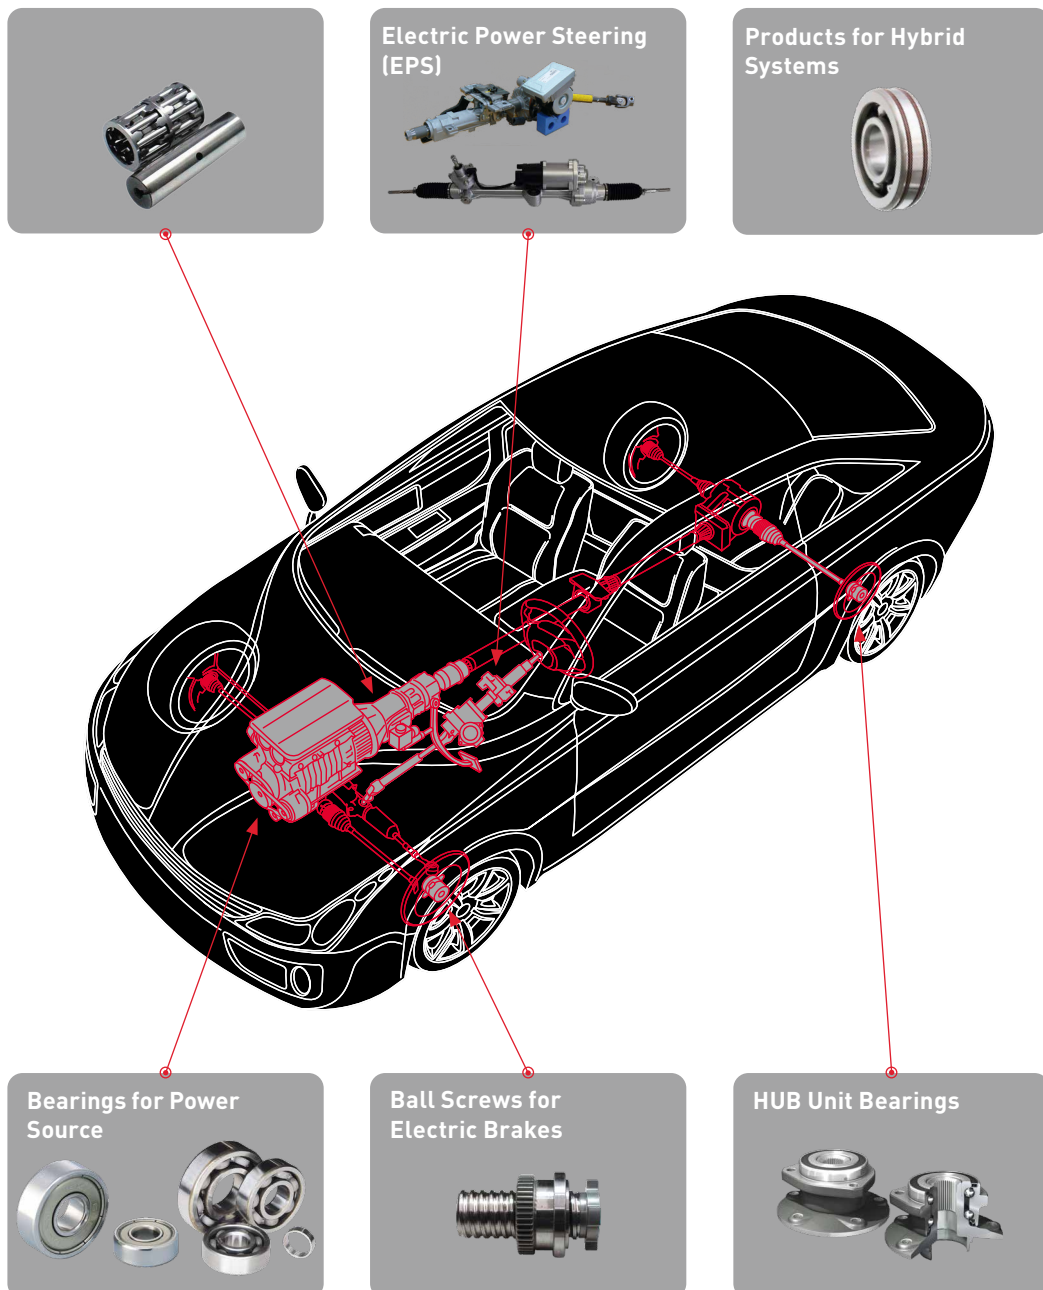

## Automotive Aftermarket

### Nothing beats OE Quality

NSK, as a worldwide strategic partner to the top automobile manufacturers and suppliers in the automotive industry, provide solutions that offer greater performance while taking up less space. Intelligent steering systems, engine and transmission bearings, bearings for ancillaries – our products not only ensure more efficient use of fuel, but also increase active and passive safety for vehicles.

# Automotive Business

Our innovative solutions contribute to increase the performance of the next generation of vehicles and support our position as strategic partner to the top automakers and suppliers around the world: ultra-high-speed bearings for electric motors, new ball screw units for advanced braking systems, proprietary traction reducer technology or force feedback actuators for steer-by-wire. A few examples of our products which improve fuel economy, vehicle range, safety and user comfort in modern vehicles.