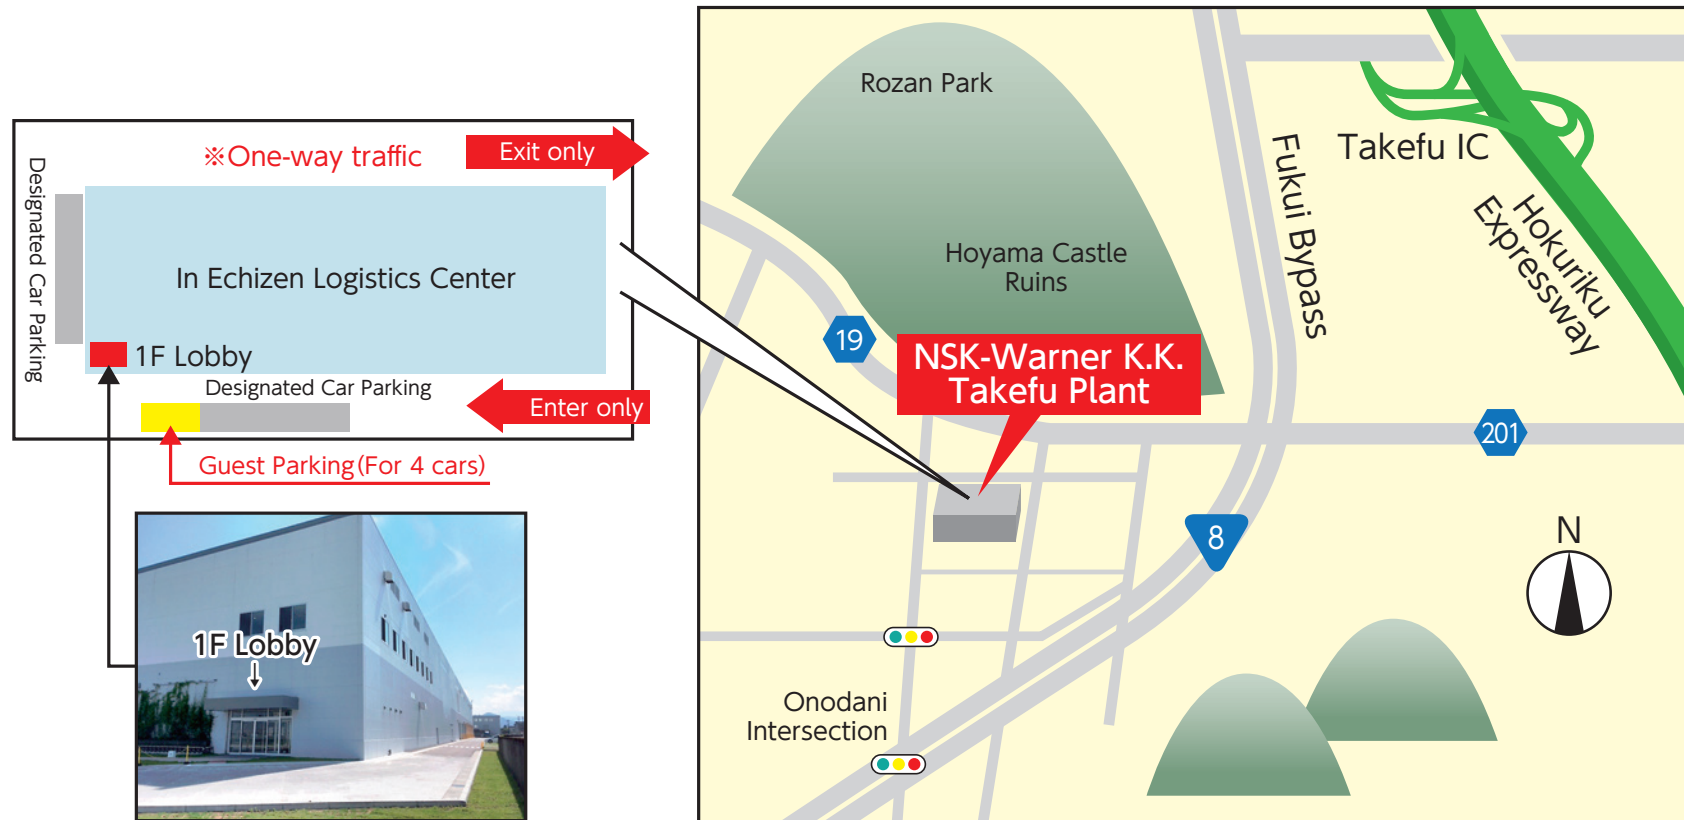

NSK-Warner K.K. Takefu Plant

13-2-1 Yahanashi, Echizen, Fukui TEL : +81-778-42-5866

After arriving, please contact the person in charge from the landline phone in the lobby on the first floor.

By Public Transportation

- About 15 minutes by taxi from the east exit of JR Takefu Station.

By Car

- About 5 minutes from the Takefu IC.
- About 15 minutes from the Nanjo Smart IC.